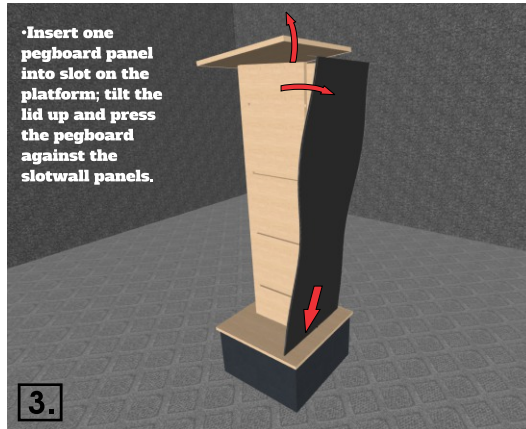

BIBLE COVER DISPLAY

• Assembly Instructions •

* DOWNLOAD A HIGH-RESOLUTION PDF COPY AT WWW.SSRТА.COM/DOCUMENTS *

www.ssрта.com • sales@ssрта.com • (912) 427-7383/(866) 874-7383

© Schrock Systems RTA, Inc.