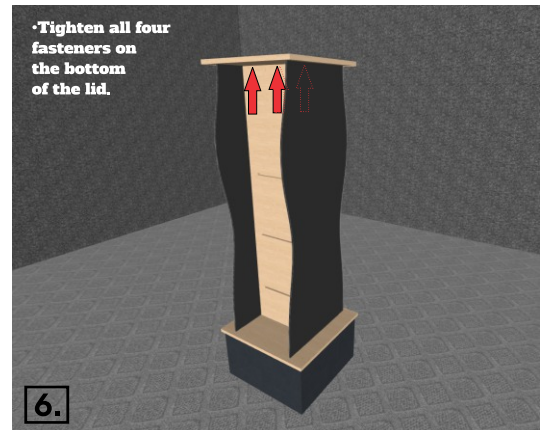

BIBLE COVER DISPLAY

• Assembly Instructions •

* DOWNLOAD A HIGH-RESOLUTION PDF COPY AT WWW.SSRТА.COM/DOCUMENTS *

www.ssрта.com • sales@ssрта.com • (912) 427-7383/(866) 874-7383

© Schrock Systems RTA, Inc.