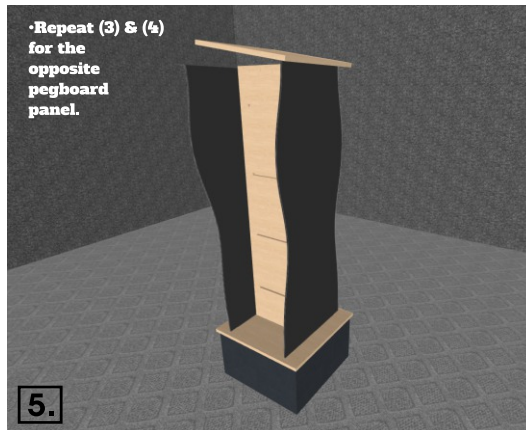

BIBLE COVER DISPLAY

• Assembly Instructions •

* DOWNLOAD A HIGH-RESOLUTION PDF COPY AT WWW.SSRТА.COM/DOCUMENTS *

www.ssрта.com • sales@ssрта.com • (912) 427-7383/(866) 874-7383

© Schrock Systems RTA, Inc.