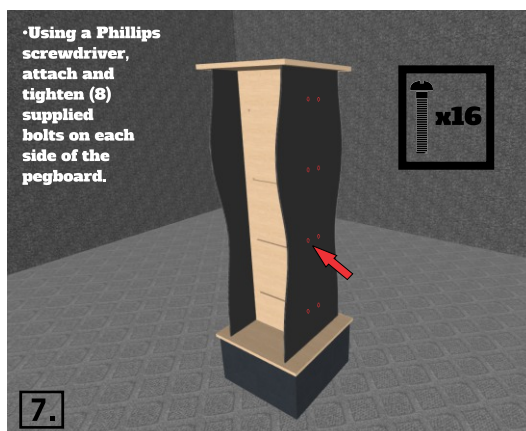

BIBLE COVER DISPLAY

• Assembly Instructions •

* DOWNLOAD A HIGH-RESOLUTION PDF COPY AT WWW.SSRТА.COM/DOCUMENTS *

www.ssрта.com • sales@ssрта.com • (912) 427-7383/(866) 874-7383

© Schrock Systems RTA, Inc.