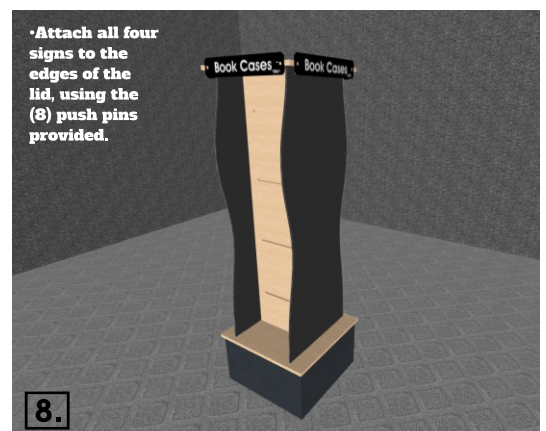

BIBLE COVER DISPLAY

• Assembly Instructions •

* DOWNLOAD A HIGH-RESOLUTION PDF COPY AT WWW.SSRТА.COM/DOCUMENTS *

www.ssрта.com • sales@ssрта.com • (912) 427-7383/(866) 874-7383

© Schrock Systems RTA, Inc.