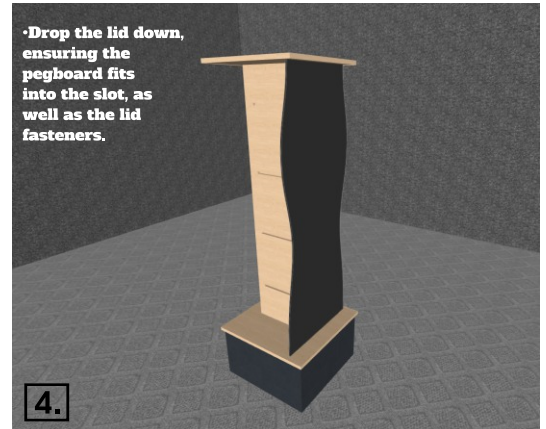

BIBLE COVER DISPLAY

• Assembly Instructions •

* DOWNLOAD A HIGH-RESOLUTION PDF COPY AT WWW.SSRТА.COM/DOCUMENTS *

www.ssрта.com • sales@ssрта.com • (912) 427-7383/(866) 874-7383

© Schrock Systems RTA, Inc.