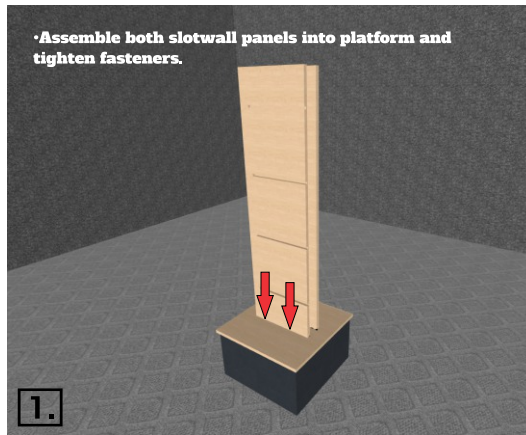

BIBLE COVER DISPLAY

• Assembly Instructions •

* DOWNLOAD A HIGH-RESOLUTION PDF COPY AT WWW.SSRТА.COM/DOCUMENTS *

www.ssрта.com • sales@ssрта.com • (912) 427-7383/(866) 874-7383

© Schrock Systems RTA, Inc.